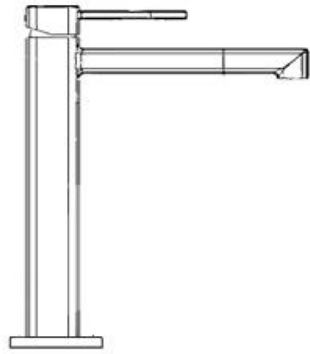

Installing instruction

Step 1. Check all spare parts ready

Step 2. Install inlet pipe to faucet body

Step 3. Install screw stick to faucet body

Useage function instruction