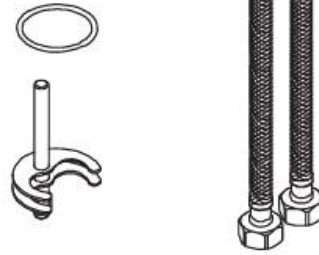

Installing instruction

Step 1. Check all spare parts ready

Step 2. Install inlet pipe to faucet body

Step 3. Install screw stick to faucet body

Useage function instruction