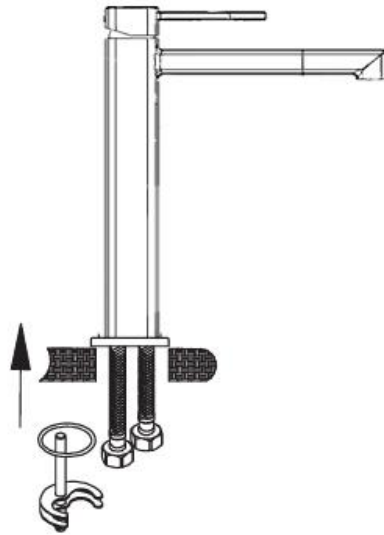

Installing instruction

Step 1. Check all spare parts ready

Step 2. Install inlet pipe to faucet body

Step 3. Install screw stick to faucet body

Useage function instruction