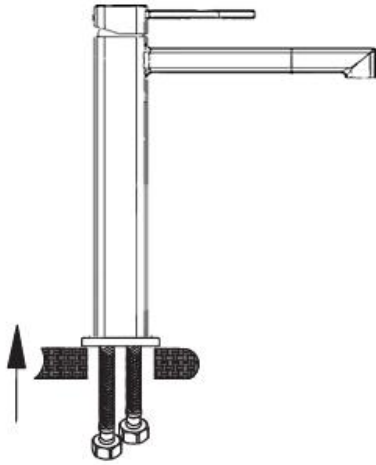

Installing instruction

Step 1. Check all spare parts ready

Step 2. Install inlet pipe to faucet body

Step 3. Install screw stick to faucet body

Useage function instruction