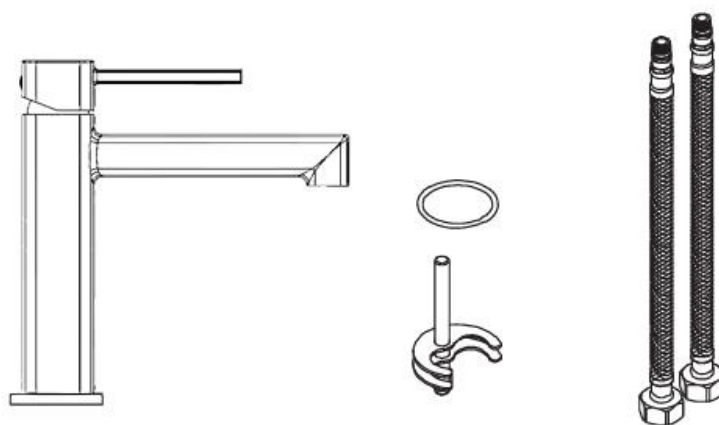

## Installing instruction

Step 1. Check all spare parts ready

Step 2. Install inlet pipe to faucet body

Step 3. Install screw stick to faucet body