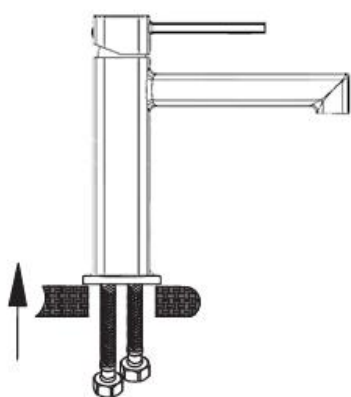

## Installing instruction

Step 1. Check all spare parts ready

Step 2. Install inlet pipe to faucet body

Step 3. Install screw stick to faucet body