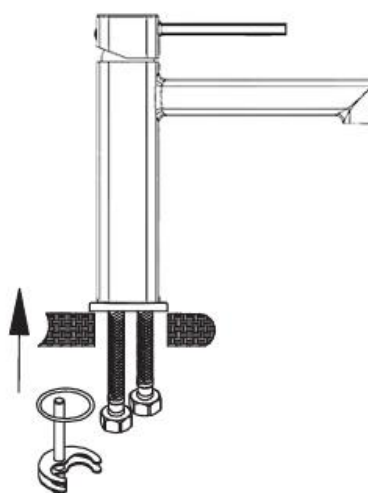

## Installing instruction

Step 1. Check all spare parts ready

Step 2. Install inlet pipe to faucet body

Step 3. Install screw stick to faucet body