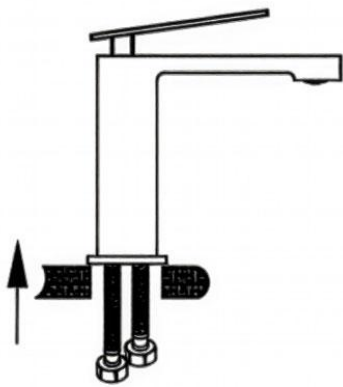

Installing instruction

Step 1. Check all spare parts ready

Step 2. Install inlet pipe to faucet body

Step 3. Install screw stick to faucet body

Usage function instruction