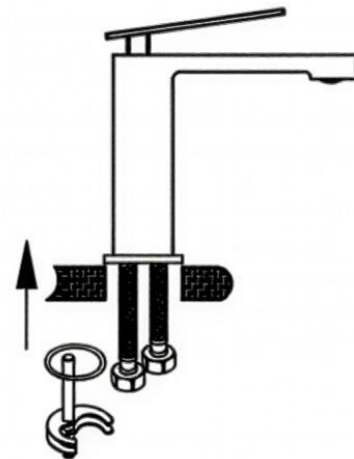

Installing instruction

Step 1. Check all spare parts ready

Step 2. Install inlet pipe to faucet body

Step 3. Install screw stick to faucet body

Usage function instruction