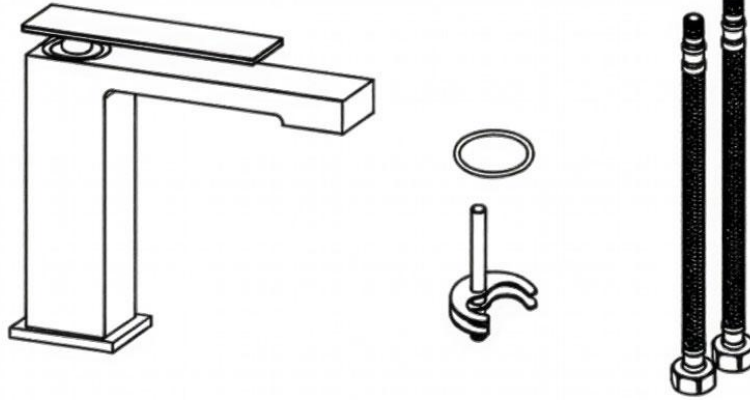

Installing instruction

Step 1. Check all spare parts ready

Step 2. Install inlet pipe to faucet body

Step 3. Install screw stick to faucet body

Usage function instruction